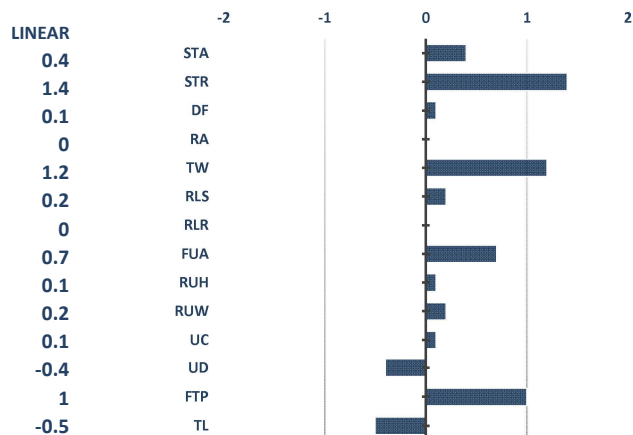

PEDIGREE

Sire: CDF Viceroy-ET
Dam: Yosemite Perform Marcin V33916
01-08 305d 3x 17790m 4.9 868f 3.7 663p
MGS: Waunakee Legal Perform
MGD: Yosemite Marcin Valor S29431
MGGS: Glynn Valentino Marcin

Join the *REVOLUTION!*